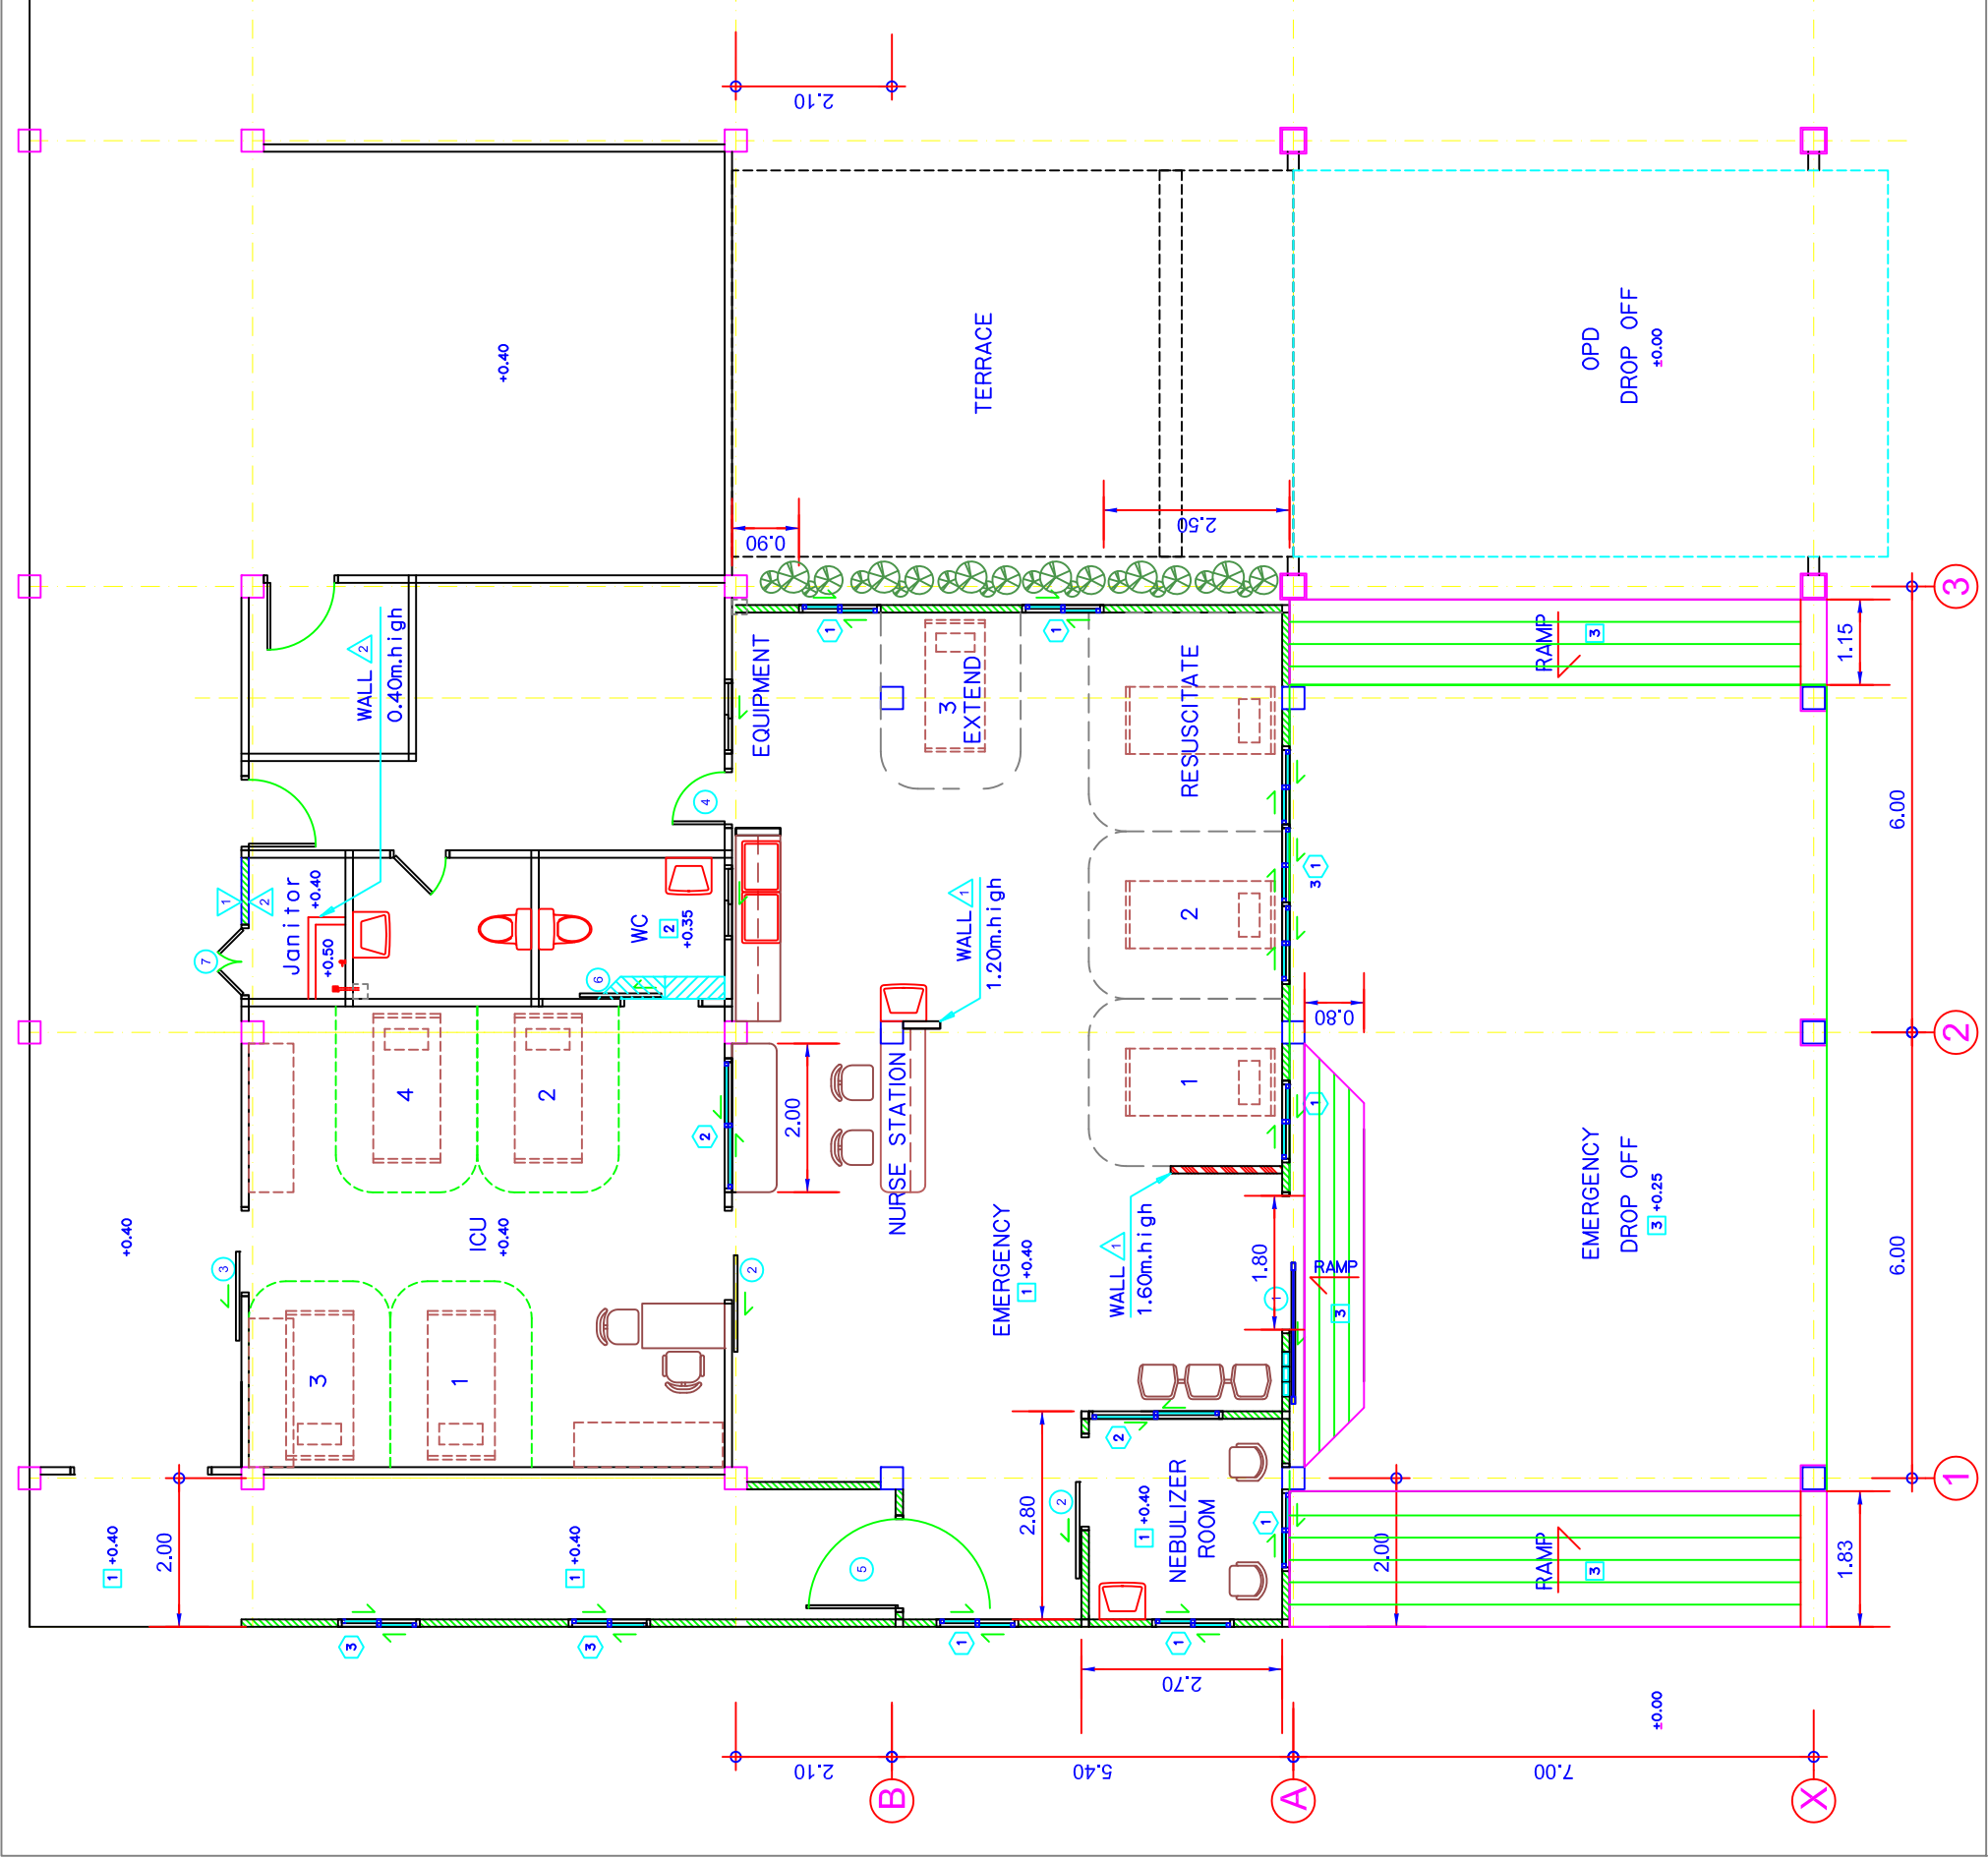

PLAN Emergency Unit Extended Plan
SCALE 1:100 Poipet Referral Hospital

Emergency Unit Extended
Poipet Referral Hospital
Kingdom of Cambodia

Design & Construction Division
Ministry of Public Health
Thailand